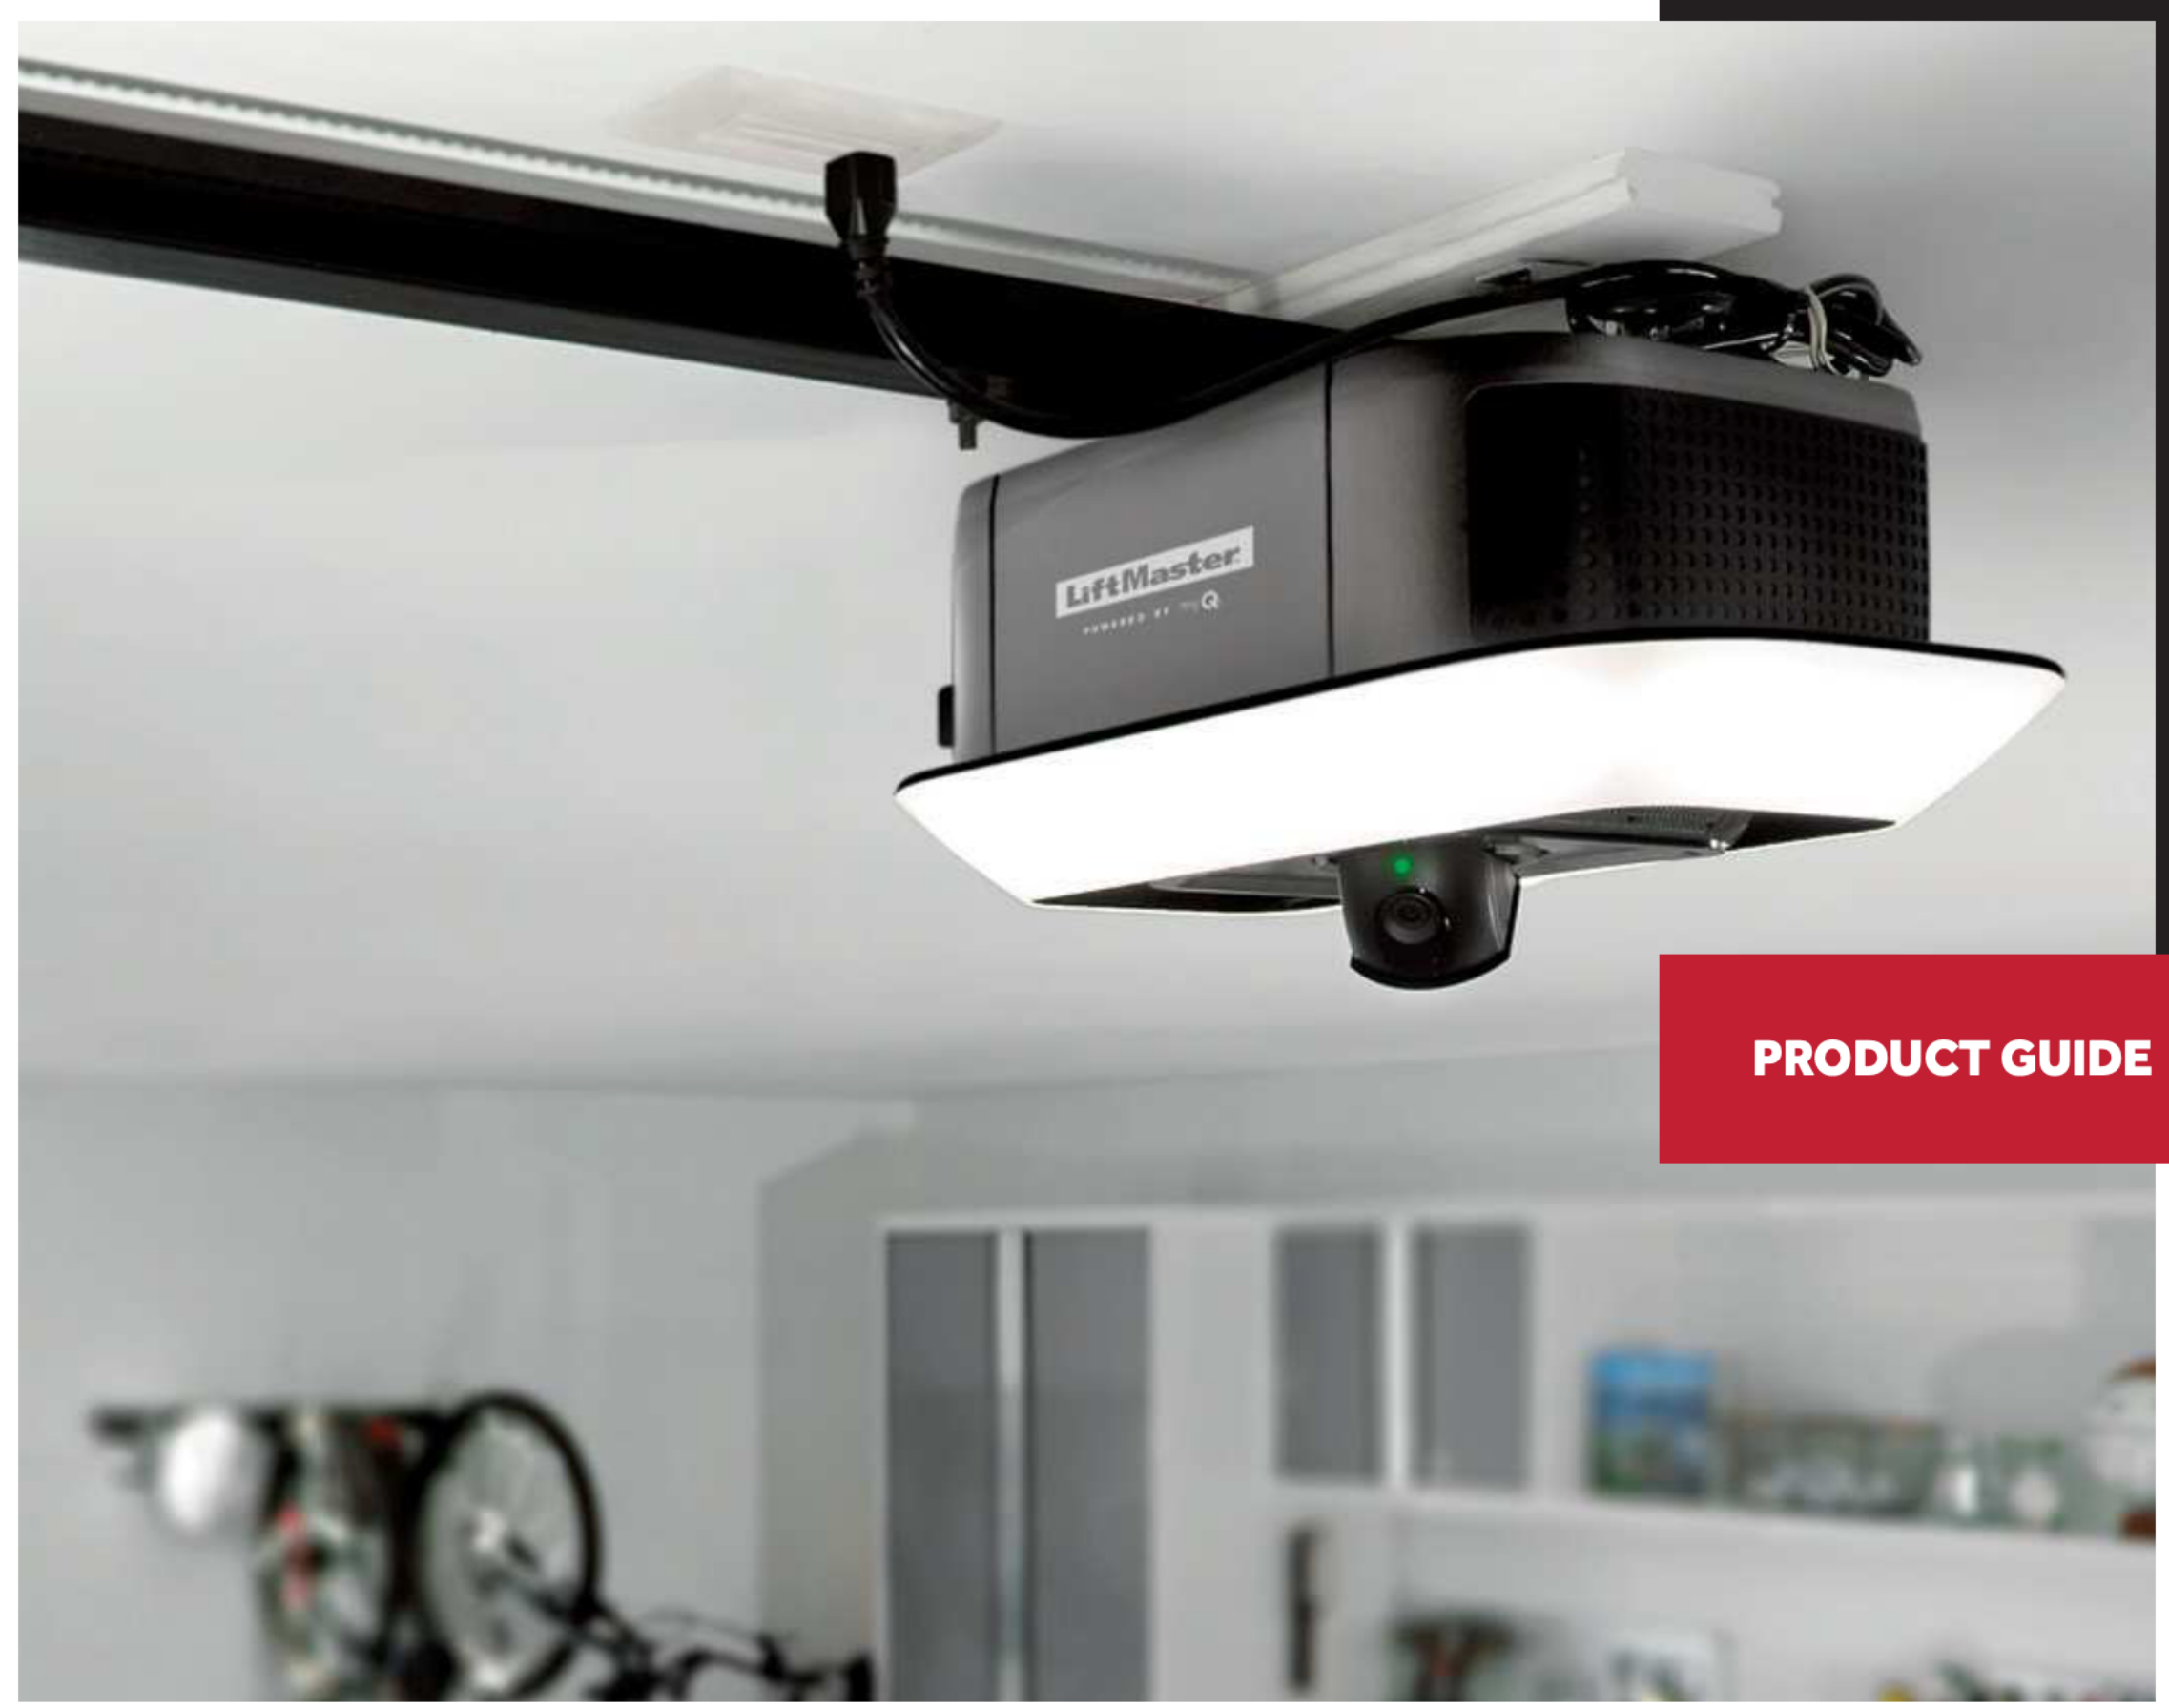

87504-267

Secure View™ Smart Garage Opener with Built-in Camera, LED Corner to Corner Lighting™ System, Battery Backup, Ultra-Quiet Belt Drive®

[PRODUCT GUIDE](#)